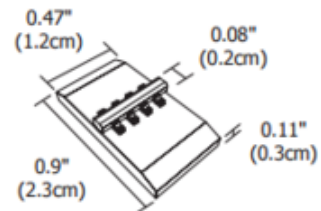

DESIGNER

Gregory Kay

BRAND

PureEdge Lighting

DESCRIPTION

Soft Strip Solderless Snap & Light Straight Joiner joins two sections of LED Soft Strip in the channel. Used when replacing a section of LED Soft Strip.

SHADE COLOR	White
BODY FINISH	N/A
WATTAGE	N/A
DIMMER	N/A
DIMENSIONS	0.9"W x 0.47"D
LAMP	N/A

SPEC # EDG531962

COMPANY	PROJECT	FIXTURE TYPE	APPROVED BY	DATE