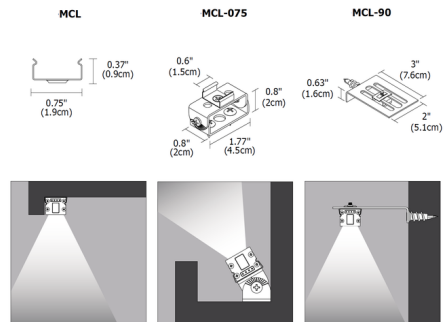

By PureEdge Lighting

Description

The MCL standard mounting clips are provided with every two feet of Light Channel and may be ordered separately as replacement or additional parts. The MCL-075 rotates up to 75 degrees and the MCL-90 mounts channel at a 90 degree angle.

Shown in aluminum

Specifications

COLOR	N/A
BODY FINISH	Aluminum
WATTAGE	N/A
DIMMER	N/A
DIMENSIONS	0.75"W x 0.37"H
BULB	N/A

CLICK TO VIEW PRODUCT

Notes: