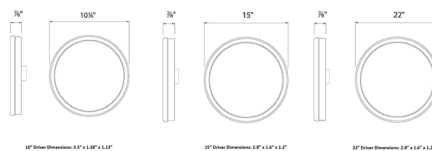

CLICK TO VIEW PRODUCT

Notes: