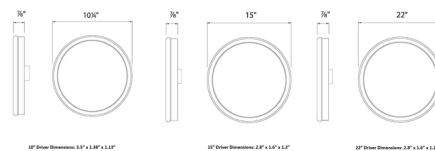

CLICK TO VIEW PRODUCT

Notes: