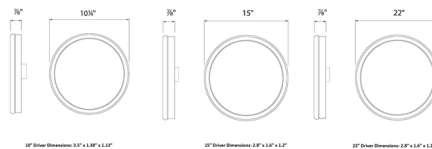

Description

The Geos Wall / Ceiling Light features a Titanium, Brass, or White finish with a frosted acrylic diffuser. May be mounted on ceiling or wall. Choice of 2700K or 3000K color temperature. Includes driver to be located inside junction box. Fits standard 4 inch junction boxes. Note: Limited options available.

Shown in white

Specifications

COLOR	N/A
BODY FINISH	White
WATTAGE	44.5W
DIMMER	Low Voltage Electronic
DIMENSIONS	22"W x 0.875"H
INTEGRATED LED MODULE	1 x LED/44.5W/120-277V LED
COUNTRY OF ORIGIN	China

Technical Information