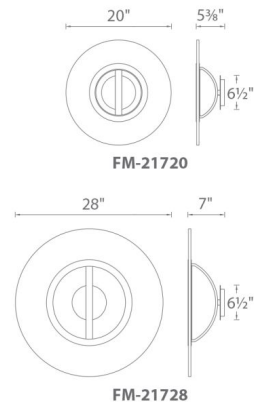

Description

The Elektron Convertible Semi Flush Ceiling Light is available in Brushed Aluminum in two sizes. Three 12 inch and one 6 inch downrods are included. Small: One 20 watt, 1315 lumen 90CRI 3000K LED module is included. 20 inch width x 5.38 inch height. Large: One 30 watt, 1720 lumen 90CRI 3000K LED module is included. 28 inch width x 7 inch height. Damp location listed.

Specifications

COLOR	N/A
BODY FINISH	Brushed Aluminum
WATTAGE	20W
DIMMER	Low Voltage Electronic
DIMENSIONS	20"L x 20"W x 5.38"H
INTEGRATED LED MODULE	1 x LED/20W/120-277V LED
COUNTRY OF ORIGIN	China

Technical Information

LAMP LIFE	36000 hours
COLOR RENDERING	90 CRI
LAMP COLOR	2700K
LUMENS/WATT	65.75
LUMINOUS FLUX	1315 lumens

Shown in brushed aluminum

CLICK TO VIEW PRODUCT

Notes: _____