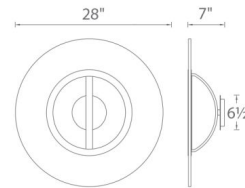

Description

The Elektron Convertible Semi Flush Ceiling Light is available in Brushed Aluminum. Three 12 inch and one 6 inch downrods are included. Small: One 20 watt, 1315 lumen 90CRI 3000K LED module is included. 20 inch width x 5.38 inch height. Large: One 30 watt, 1720 lumen 90CRI 3000K LED module is included. 28 inch width x 7 inch height. Damp location listed.

Shown in brushed aluminum

FM-21720

FM-21728

Specifications

COLOR	N/A
BODY FINISH	Brushed Aluminum
WATTAGE	30W
DIMMER	Low Voltage Electronic
DIMENSIONS	28"L x 28"W x 7"H
INTEGRATED LED MODULE	1 x LED/30W/120-277V LED
COUNTRY OF ORIGIN	China