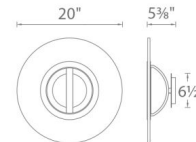

Description

The Elektron Convertible Semi Flush Ceiling Light is available in Brushed Aluminum. Three 12 inch and one 6 inch downrods are included. Small: One 20 watt, 1315 lumen 90CRI 3000K LED module is included. 20 inch width x 5.38 inch height. Large: One 30 watt, 1720 lumen 90CRI 3000K LED module is included. 28 inch width x 7 inch height. Damp location listed.

Shown in brushed aluminum

FM-21720

FM-21728

Specifications

COLOR	N/A
BODY FINISH	Brushed Aluminum
WATTAGE	30W
DIMMER	Low Voltage Electronic
DIMENSIONS	28"L x 28"W x 7"H
INTEGRATED LED MODULE	1 x LED/30W/120-277V LED
COUNTRY OF ORIGIN	China