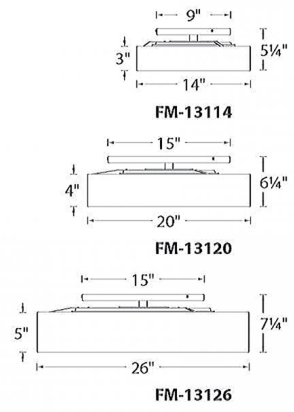

Specifications

COLOR	White
BODY FINISH	Brushed Nickel
WATTAGE	31W
DIMMER	Low Voltage Electronic
DIMENSIONS	14"W x 5.25"H
INTEGRATED LED MODULE	1 x LED/31W/120V LED
COUNTRY OF ORIGIN	China

Technical Information

LAMP LIFE	50000 hours
COLOR RENDERING	90 CRI
LAMP COLOR	2700K
LUMENS/WATT	67.23
LUMINOUS FLUX	2084 lumens

Shown in brushed nickel / white

CLICK TO VIEW PRODUCT

Notes: