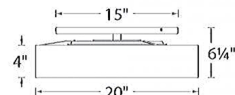

FM-13114

FM-13120