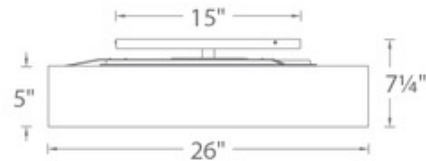

*Shown in: Brushed Nickel / White*

<b>SHADE COLOR</b>	White
<b>BODY FINISH</b>	Brushed Nickel
<b>WATTAGE</b>	28W
<b>DIMMER</b>	Low Voltage Electronic
<b>DIMENSIONS</b>	14"W x 5.25"H
<b>LAMP</b>	1 x LED/28W/120V LED

*Technical Information*

<b>LUMINOUS FLUX</b>	2205 lumens
<b>LUMENS/WATT</b>	78.75
<b>LAMP COLOR</b>	2700 K
<b>COLOR RENDERING</b>	90 CRI

**ITEM NUMBER** WAC532563

**FM-13114**

**FM-13120**

**FM-13126**

COMPANY	PROJECT	FIXTURE TYPE	APPROVED BY	DATE