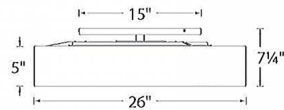

FM-13120

FM-13126