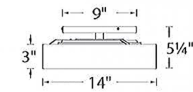

Shown in brushed nickel / white

FM-13114