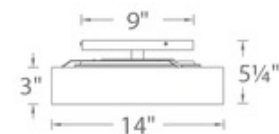

BRAND

WAC Lighting

DESCRIPTION

Manhattan Semi Flush Ceiling Light is an unequivocal transitional choice for both formal and casual spaces. Beautiful ambient lighting makes this perfect in any room of your home. Features a fabric shade, polycarbonate diffuser and Brushed Nickel finish. Available in three sizes. ETL listed.

Shown in: Brushed Nickel / White

SHADE COLOR	White
BODY FINISH	Brushed Nickel
WATTAGE	28W
DIMMER	Low Voltage Electronic
DIMENSIONS	14"W x 5.25"H
LAMP	1 x LED/28W/120V LED

Technical Information

LUMINOUS FLUX	2205 lumens
LUMENS/WATT	78.75
LAMP COLOR	2700 K
COLOR RENDERING	90 CRI

ITEM NUMBER WAC532563

FM-13114

COMPANY	PROJECT	FIXTURE TYPE	APPROVED BY	DATE