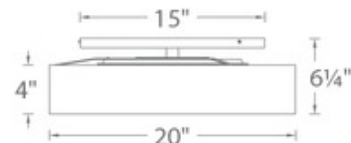

BRAND

WAC Lighting

DESCRIPTION

Manhattan Semi Flush Ceiling Light is an unequivocal transitional choice for both formal and casual spaces. Beautiful ambient lighting makes this perfect in any room of your home. Features a fabric shade, polycarbonate diffuser and Brushed Nickel finish. Available in three sizes. ETL listed.

Shown in: Brushed Nickel / White

SHADE COLOR	White
BODY FINISH	Brushed Nickel
WATTAGE	28W
DIMMER	Low Voltage Electronic
DIMENSIONS	14"W x 5.25"H
LAMP	1 x LED/28W/120V LED

Technical Information

LUMINOUS FLUX	2205 lumens
LUMENS/WATT	78.75
LAMP COLOR	2700 K
COLOR RENDERING	90 CRI

ITEM NUMBER WAC532563

FM-13120

COMPANY	PROJECT	FIXTURE TYPE	APPROVED BY	DATE