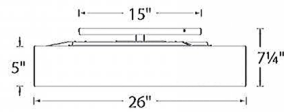

FM-13120

FM-13126