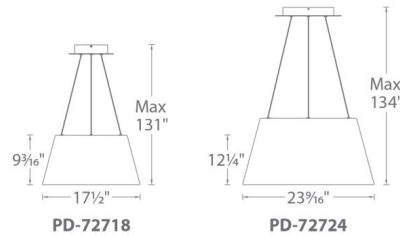

Specifications

COLOR N/A
BODY FINISH Brushed Aluminum
WATTAGE 33.5W
DIMMER Low Voltage Electronic
DIMENSIONS 131"L x 17.5"W x 9.19"H
INTEGRATED LED MODULE 1 x LED/33.5W/120-277V LED
COUNTRY OF ORIGIN China

Technical Information

LAMP LIFE 83000 hours
COLOR RENDERING 90 CRI
LAMP COLOR 3000K
LUMENS/WATT 52.39
LUMINOUS FLUX 1755 lumens

Shown in brushed aluminum

CLICK TO VIEW PRODUCT

Notes: