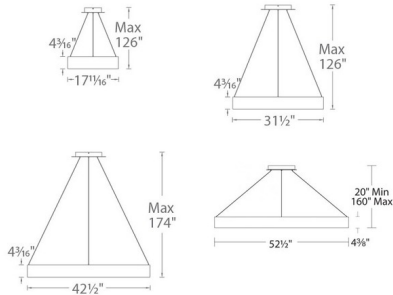

CLICK TO VIEW PRODUCT

Notes: