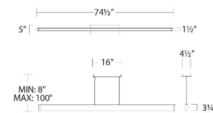

Lightology

lightology.com
866-954-4489
04-09-26

Project: _____

Company: _____

Location: _____ Fixture Type: _____

SPEC #: **WAC532580**

Approved On: _____ Approved By: _____

Volo Linear Pendant By WAC Lighting

Description

The Volo Linear Pendant is a luminous linear pendant with brushed aluminum finish in a sleek design that works in any contemporary interior. Driver concealed within the canopy. TRIAC, ELV and 0-10V dimming for 44 and 54 inch lengths. ELV and 0-10V dimming only for 75 inch length.

Specifications

COLOR . . . . . Frosted
BODY FINISH . . . . . Brushed Aluminum
WATTAGE 30W
DIMMER . . . . . Low Voltage Electronic
DIMENSIONS . . . . . 54"L x 1.5"W x 3.25"H
INTEGRATED LED MODULE . . . . . 1 x LED/30W/120-277V LED
COUNTRY OF ORIGIN . . . . . China

Technical Information

LAMP LIFE . . . . . 54000 hours
COLOR RENDERING . . . . . 90 CRI
LAMP COLOR 3000K
LUMENS/WATT 84.67
LUMINOUS FLUX . . . . . 2540 lumens

Shown in brushed aluminum / frosted

CLICK TO VIEW PRODUCT

Notes: