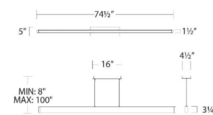

Lightology

lightology.com
866-954-4489
06-04-26

Project: _____

Company: _____

Location: _____ Fixture Type: _____

SPEC #: **WAC532580**

Approved On: _____ Approved By: _____

Volo Linear Pendant By WAC Lighting

Description

The Volo Linear Pendant is a luminous linear pendant with brushed aluminum finish in a sleek design that works in any contemporary interior. Driver concealed within the canopy. TRIAC, ELV and 0-10V dimming for 44 and 54 inch lengths. ELV and 0-10V dimming only for 75 inch length.

Specifications

COLOR . . . . . Frosted
BODY FINISH . . . . . Brushed Aluminum
WATTAGE 30W
DIMMER . . . . . Low Voltage Electronic
DIMENSIONS . . . . . 54"L x 1.5"W x 3.25"H
INTEGRATED LED MODULE . . . . . 1 x LED/30W/120-277V LED
COUNTRY OF ORIGIN . . . . . China

Technical Information

LAMP LIFE . . . . . 54000 hours
COLOR RENDERING . . . . . 90 CRI
LAMP COLOR 3000K
LUMENS/WATT 84.67
LUMINOUS FLUX . . . . . 2540 lumens

Shown in brushed aluminum / frosted

CLICK TO VIEW PRODUCT

Notes: