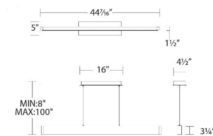

Shown in brushed aluminum / frosted