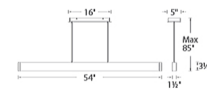

Lightology

lightology.com
866-954-4489
04-09-26

Project: _____

Company: _____

Location: _____ Fixture Type: _____

SPEC #: **WAC532580**

Approved On: _____ Approved By: _____

Volo Linear Pendant By WAC Lighting

Description

The Volo Linear Pendant is a luminous linear pendant with brushed aluminum finish in a sleek design that works in any contemporary interior. Driver concealed within the canopy. TRIAC, ELV and 0-10V dimming for 44 and 54 inch lengths. ELV and 0-10V dimming only for 75 inch length.

Specifications

COLOR . . . . . Frosted
BODY FINISH . . . . . Brushed Aluminum
WATTAGE 30W
DIMMER . . . . . Low Voltage Electronic
DIMENSIONS . . . . . 54"L x 1.5"W x 3.25"H
INTEGRATED LED MODULE . . . . . 1 x LED/30W/120-277V LED
COUNTRY OF ORIGIN . . . . . China

Technical Information

LAMP LIFE . . . . . 54000 hours
COLOR RENDERING . . . . . 90 CRI
LAMP COLOR 3000K
LUMENS/WATT 84.67
LUMINOUS FLUX . . . . . 2540 lumens

Shown in brushed aluminum / frosted

CLICK TO VIEW PRODUCT

Notes: