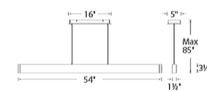

Lightology

lightology.com
866-954-4489
06-04-26

Project: _____

Company: _____

Location: _____ Fixture Type: _____

SPEC #: **WAC532580**

Approved On: _____ Approved By: _____

Volo Linear Pendant By WAC Lighting

Description

The Volo Linear Pendant is a luminous linear pendant with brushed aluminum finish in a sleek design that works in any contemporary interior. Driver concealed within the canopy. TRIAC, ELV and 0-10V dimming for 44 and 54 inch lengths. ELV and 0-10V dimming only for 75 inch length.

Specifications

COLOR . . . . . Frosted
BODY FINISH . . . . . Brushed Aluminum
WATTAGE 30W
DIMMER . . . . . Low Voltage Electronic
DIMENSIONS . . . . . 54"L x 1.5"W x 3.25"H
INTEGRATED LED MODULE . . . . . 1 x LED/30W/120-277V LED
COUNTRY OF ORIGIN . . . . . China

Technical Information

LAMP LIFE . . . . . 54000 hours
COLOR RENDERING . . . . . 90 CRI
LAMP COLOR 3000K
LUMENS/WATT 84.67
LUMINOUS FLUX . . . . . 2540 lumens

Shown in brushed aluminum / frosted

CLICK TO VIEW PRODUCT

Notes: