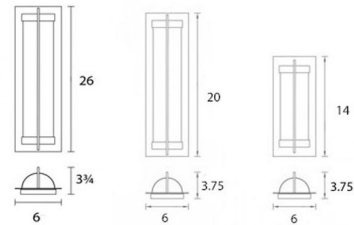

CLICK TO VIEW PRODUCT

Notes: