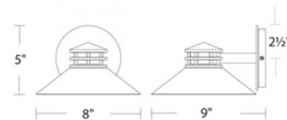

Description

Sodor Outdoor Dark Sky Wall Light has a traditional lantern design, perfect in any exterior space. Available with a Black or Bronze finish in two sizes. Dark Sky Ordinance was developed as outdoor lighting standards that reduce glare, light trespass, and sky glow. Canopy: 3.13 inch diameter. Dark Sky compliant. Wet location rated. JA8-2016. Title 24 compliant. ETL listed.

Shown in bronze

Specifications

COLOR	N/A
BODY FINISH	Bronze
WATTAGE	12W
DIMMER	Low Voltage Electronic
DIMENSIONS	8"W x 5"H x 9"D
INTEGRATED LED MODULE	1 x LED/12W/120V LED
COUNTRY OF ORIGIN	China

Technical Information