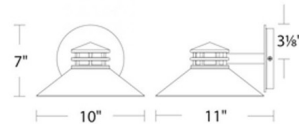

Description

Sodor Outdoor Dark Sky Wall Light has a traditional lantern design, perfect in any exterior space. Available with a Black or Bronze finish in two sizes. Dark Sky Ordinance was developed as outdoor lighting standards that reduce glare, light trespass, and sky glow. Canopy: 3.13 inch diameter. Dark Sky compliant. Wet location rated. JA8-2016. Title 24 compliant. ETL listed.

Shown in bronze

Specifications

COLOR	N/A
BODY FINISH	Bronze
WATTAGE	12W
DIMMER	Low Voltage Electronic
DIMENSIONS	8"W x 5"H x 9"D
INTEGRATED LED MODULE	1 x LED/12W/120V LED
COUNTRY OF ORIGIN	China

Technical Information