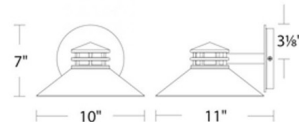

Description

Sodor Outdoor Dark Sky Wall Light has a traditional lantern design, perfect in any exterior space. Available with a Black or Bronze finish in two sizes. Dark Sky Ordinance was developed as outdoor lighting standards that reduce glare, light trespass, and sky glow. Canopy: 3.13 inch diameter. Dark Sky compliant. Wet location rated. JA8-2016. Title 24 compliant. ETL listed.

Shown in bronze

Specifications

COLOR	N/A
BODY FINISH	Bronze
WATTAGE	12W
DIMMER	Low Voltage Electronic
DIMENSIONS	8"W x 5"H x 9"D
INTEGRATED LED MODULE	1 x LED/12W/120V LED
COUNTRY OF ORIGIN	China

Technical Information