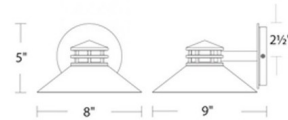

Description

Sodor Outdoor Dark Sky Wall Light has a traditional lantern design, perfect in any exterior space. Available with a Black or Bronze finish in two sizes. Dark Sky Ordinance was developed as outdoor lighting standards that reduce glare, light trespass, and sky glow. Canopy: 3.13 inch diameter. Dark Sky compliant. Wet location rated. JA8-2016. Title 24 compliant. ETL listed.

Shown in bronze

Specifications

COLOR	N/A
BODY FINISH	Bronze
WATTAGE	12W
DIMMER	Low Voltage Electronic
DIMENSIONS	8"W x 5"H x 9"D
INTEGRATED LED MODULE	1 x LED/12W/120V LED
COUNTRY OF ORIGIN	China

Technical Information