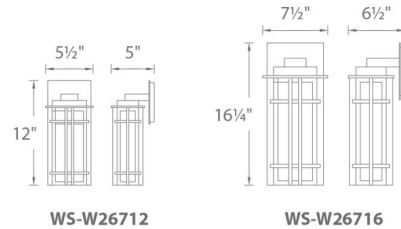

CLICK TO VIEW PRODUCT

Notes: