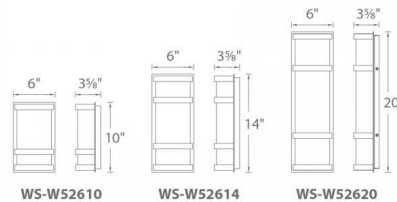

CLICK TO VIEW PRODUCT

Notes: