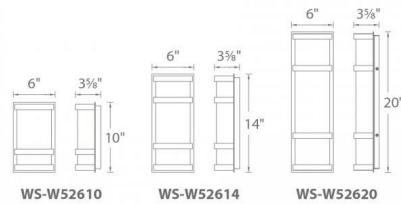

CLICK TO VIEW PRODUCT

Notes: