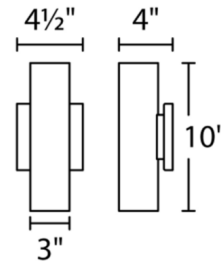

## Caliber Outdoor Up or Down Wall Light By WAC Lighting

### Specifications

COLOR	N/A
BODY FINISH	Brushed Aluminum
WATTAGE	11W
DIMMER	Low Voltage Electronic
DIMENSIONS	4.5"W x 10"H x 4"D
INTEGRATED LED MODULE	1 x LED/11W/120-277V LED
COUNTRY OF ORIGIN	China