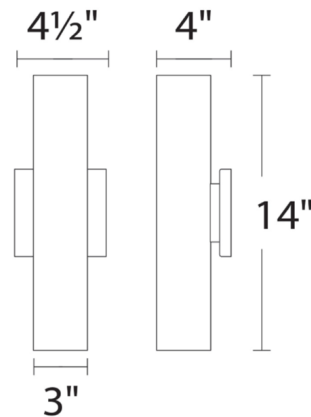

Shown in bronze

CLICK TO VIEW PRODUCT

Notes: