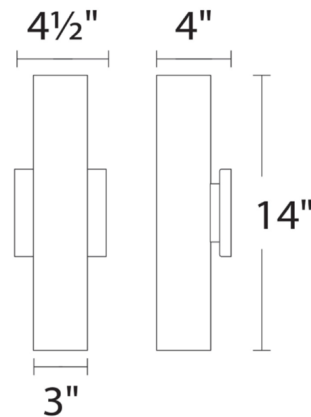

Specifications

| | |
|-----------------------|----------------------------|
| COLOR | N/A |
| BODY FINISH | Bronze |
| WATTAGE | 21W |
| DIMMER | Low Voltage Electronic |
| DIMENSIONS | 4.5"W x 14"H x 4"D |
| INTEGRATED LED MODULE | 2 x LED/10.5W/120-277V LED |
| COUNTRY OF ORIGIN | China |

Technical Information

| | |
|-----------------|-------------|
| LAMP LIFE | 72000 hours |
| COLOR RENDERING | 90 CRI |
| LAMP COLOR | 3000K |
| LUMENS/WATT | 108.57 |
| LUMINOUS FLUX | 1140 lumens |

Shown in bronze