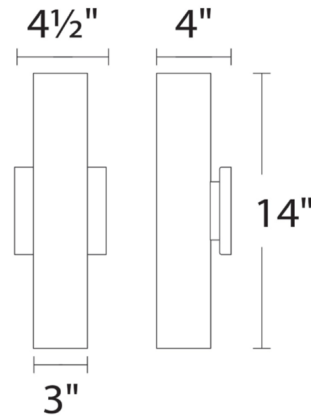

Shown in bronze

CLICK TO VIEW PRODUCT

Notes: