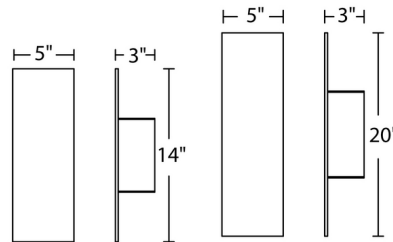

CLICK TO VIEW PRODUCT

Notes: