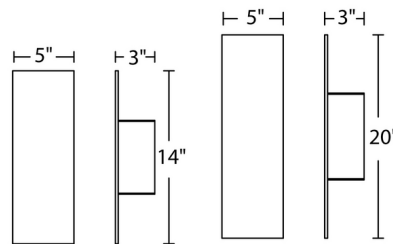

CLICK TO VIEW PRODUCT

Notes: