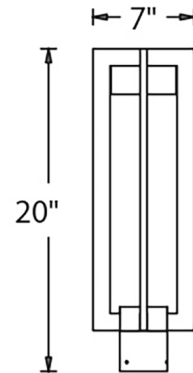

### Description

The mid-century inspired Chamber Outdoor Post Light is made of solid cast aluminum with an etched glass lens. Mounts on a 3 inch maximum diameter post, sold separately.

Shown in bronze

### Specifications

COLOR	N/A
BODY FINISH	Bronze
WATTAGE	18W
DIMMER	Low Voltage Electronic
DIMENSIONS	7"W x 20"H
INTEGRATED LED MODULE	1 x LED/18W/120V LED
COUNTRY OF ORIGIN	China