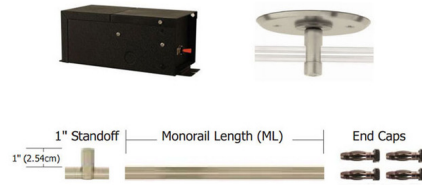

Lightology

lightology.com
866-954-4489
04-25-26

Project: _____

Company: _____

Location: _____ Fixture Type: _____

SPEC #: **EDG53265**

Approved On: _____ Approved By: _____

Monorail 12V Straight Kit 300W Remote Magnetic

By PureEdge Lighting

Description

The Monorail 12 Volt Straight Kit is available in an 8 or 12 foot length in a Satin Nickel finish. Kit includes a 300 watt 12 volt remote magnetic transformer, 4 inch round single feed power canopy, straight run of Monorail, 1 inch standoffs for every three feet of rail, and two pairs of end caps. Remote transformer needs to be located in an accessible area in close proximity to the power feed canopy. Fast acting circuit breaker on 12 volt side of transformer will shut the system off in case of overload or short and can be easily reset. Note: Fast Jack 12 volt pendants and heads available, sold separately. Dimmable with a 600 watt low voltage magnetic dimmer.

Shown in satin nickel

Specifications

| | |
|-------------|----------------------|
| COLOR | N/A |
| BODY FINISH | Satin Nickel |
| WATTAGE | 300W |
| DIMMER | Low Voltage Magnetic |
| DIMENSIONS | 96"L x 1"H |
| BULB | N/A |