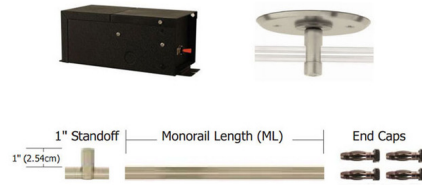

Lightology

lightology.com
866-954-4489
04-25-26

Project: _____

Company: _____

Location: _____ Fixture Type: _____

SPEC #: **EDG53265**

Approved On: _____ Approved By: _____

Monorail 12V Straight Kit 300W Remote Magnetic

By PureEdge Lighting

Description

The Monorail 12 Volt Straight Kit is available in an 8 or 12 foot length in a Satin Nickel finish. Kit includes a 300 watt 12 volt remote magnetic transformer, 4 inch round single feed power canopy, straight run of Monorail, 1 inch standoffs for every three feet of rail, and two pairs of end caps. Remote transformer needs to be located in an accessible area in close proximity to the power feed canopy. Fast acting circuit breaker on 12 volt side of transformer will shut the system off in case of overload or short and can be easily reset. Note: Fast Jack 12 volt pendants and heads available, sold separately. Dimmable with a 600 watt low voltage magnetic dimmer.

Shown in satin nickel

Specifications

COLOR	N/A
BODY FINISH	Satin Nickel
WATTAGE	300W
DIMMER	Low Voltage Magnetic
DIMENSIONS	96"L x 1"H
BULB	N/A

CLICK TO VIEW PRODUCT

Notes: