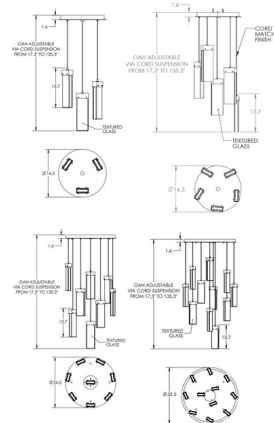

### Specifications

COLOR . . . . . Clear Granite  
 BODY FINISH . . . . . Matte Black  
 WATTAGE . . . . . 15.6W  
 DIMMER . . . . . Low Voltage Electronic  
 DIMENSIONS . . . . . 16.5"W x 13.7"H  
 INTEGRATED LED MODULE . . . . . 3 x LED/5.2W/120V LED  
 COUNTRY OF ORIGIN . . . . . United States

### Technical Information

PRODUCT DIMENSIONS . . . . . Max Overall Adjustable Height: 135.3"  
 COLOR RENDERING . . . . . 90 CRI  
 LAMP COLOR . . . . . 2700K  
 LUMENS/WATT . . . . . 197.12  
 LUMINOUS FLUX . . . . . 1025 lumens