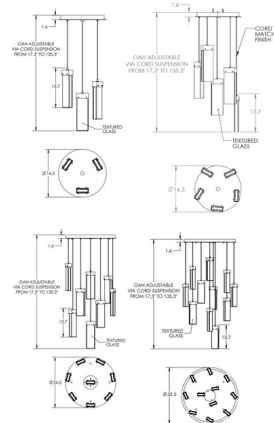

Specifications

COLOR	Clear Granite
BODY FINISH	Matte Black
WATTAGE	15.6W
DIMMER	Low Voltage Electronic
DIMENSIONS	16.5"W x 13.7"H
INTEGRATED LED MODULE	3 x LED/5.2W/120V LED
COUNTRY OF ORIGIN	United States

Technical Information

PRODUCT DIMENSIONS	Max Overall Adjustable Height: 135.3"
COLOR RENDERING	90 CRI
LAMP COLOR	2700K
LUMENS/WATT	197.12
LUMINOUS FLUX	1025 lumens

Shown in matte black / clear granite

CLICK TO VIEW PRODUCT