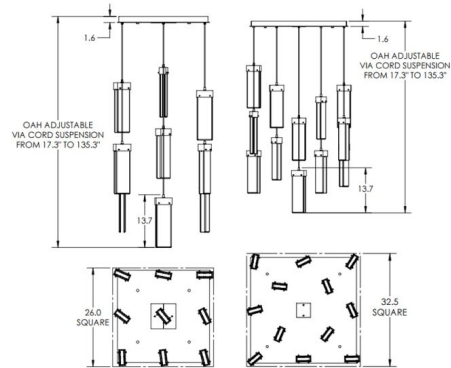

Specifications

COLOR	Clear Granite
BODY FINISH	Matte Black
WATTAGE	46.8W
DIMMER	Low Voltage Electronic
DIMENSIONS	26"W x 13.7"H
INTEGRATED LED MODULE	9 x LED/5.2W/120V LED
COUNTRY OF ORIGIN	United States

Technical Information

PRODUCT DIMENSIONS	Adjustable Cable Lengths: 120"
COLOR RENDERING	90 CRI
LAMP COLOR	2700K
LUMENS/WATT	592.31
LUMINOUS FLUX	3080 lumens

Shown in matte black / clear granite

CLICK TO VIEW PRODUCT