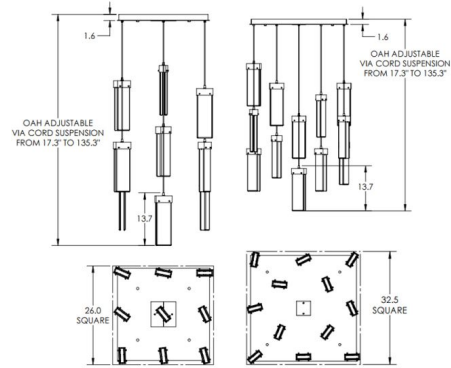

Specifications

COLOR	Clear Granite
BODY FINISH	Matte Black
WATTAGE	46.8W
DIMMER	Low Voltage Electronic
DIMENSIONS	26"W x 13.7"H
INTEGRATED LED MODULE	9 x LED/5.2W/120V LED
COUNTRY OF ORIGIN	United States

Technical Information

PRODUCT DIMENSIONS	Adjustable Cable Lengths: 120"
COLOR RENDERING	90 CRI
LAMP COLOR	2700K
LUMENS/WATT	592.31
LUMINOUS FLUX	3080 lumens

Shown in matte black / clear granite

CLICK TO VIEW PRODUCT