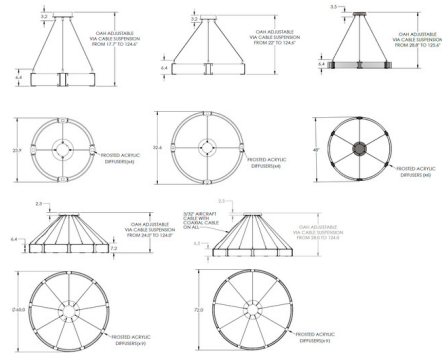

Specifications

COLOR	Clear Rimelight
BODY FINISH	Satin Nickel
WATTAGE	30W
DIMMER	Low Voltage Electronic
DIMENSIONS	23.9"W x 6.4"H
INTEGRATED LED MODULE	12 x LED/2.5W/120V LED
COUNTRY OF ORIGIN	United States

Technical Information

PRODUCT DIMENSIONS	Adjustable Cable Lengths: 120"
COLOR RENDERING	93 CRI
LAMP COLOR	2700K
LUMENS/WATT	1,120.00
LUMINOUS FLUX	2800 lumens

Shown in satin nickel / clear rimelight

CLICK TO VIEW PRODUCT