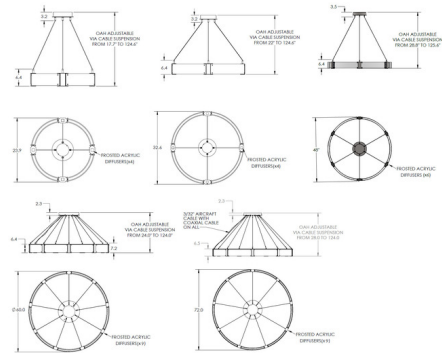

Specifications

COLOR	Clear Rimelight
BODY FINISH	Satin Nickel
WATTAGE	30W
DIMMER	Low Voltage Electronic
DIMENSIONS	23.9"W x 6.4"H
INTEGRATED LED MODULE	12 x LED/2.5W/120V LED
COUNTRY OF ORIGIN	United States

Technical Information

PRODUCT DIMENSIONS	Adjustable Cable Lengths: 120"
COLOR RENDERING	93 CRI
LAMP COLOR	2700K
LUMENS/WATT	1,120.00
LUMINOUS FLUX	2800 lumens

Notes:

Shown in satin nickel / clear rimelight