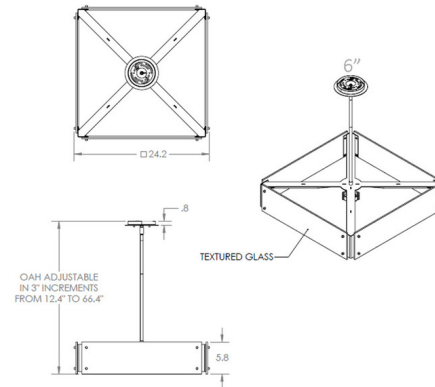

### Description

The Textured Glass Square Chandelier brings a visual masterpiece to your interior space. Each of the four panels of glass requires skilled artisan precision and two kiln passes to achieve this stunning look. Each piece is a unique work of art. Length is adjustable in 3 inch increments. Canopy: 6 inch diameter.

### Specifications

COLOR	Ivory Wisp
BODY FINISH	Matte Black
WATTAGE	300W
DIMMER	Standard 120V
DIMENSIONS	24.2"W x 5.8"H
BULB NOT INCLUDED	4 x A19/Medium (E26)/75W/120V Incandescent
OTHER BULB OPTIONS	4 x A19/Medium (E26)/120V LED
COUNTRY OF ORIGIN	United States

### Technical Information

PRODUCT DIMENSIONS	Min/Max Adjustable Length: 12.4" - 66.4"
--------------------	--

CLICK TO VIEW PRODUCT

Notes: