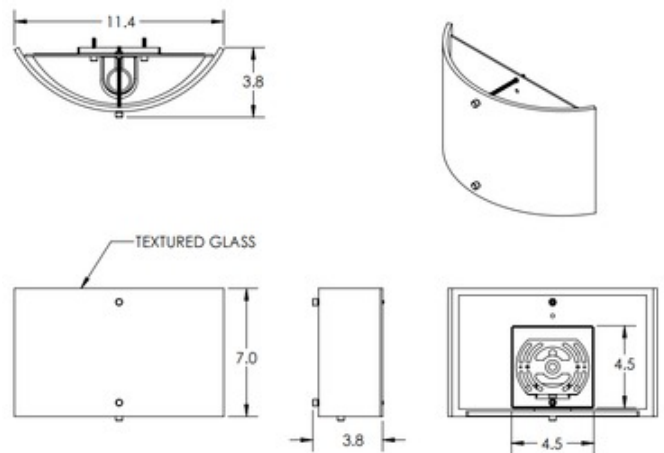

BRAND

Hammerton Studio

DESCRIPTION

The Textured Glass Round Cover Wall Light brings a visual masterpiece to your interior space. The glass requires skilled artisan precision and two kiln passes to achieve this stunning look. Each piece is a unique work of art.

Shown in: Polished Brass / Smoke Granite

SHADE COLOR	Smoke Granite
BODY FINISH	Polished Brass
WATTAGE	60W
DIMMER	Standard 120V
DIMENSIONS	11.4"W x 7"H x 3.8"D
BULB NOT INCLUDED	
LAMP	1 x A19/Medium (E26)/60W/120V Incandescent 1 x A19/Medium (E26)/120V LED