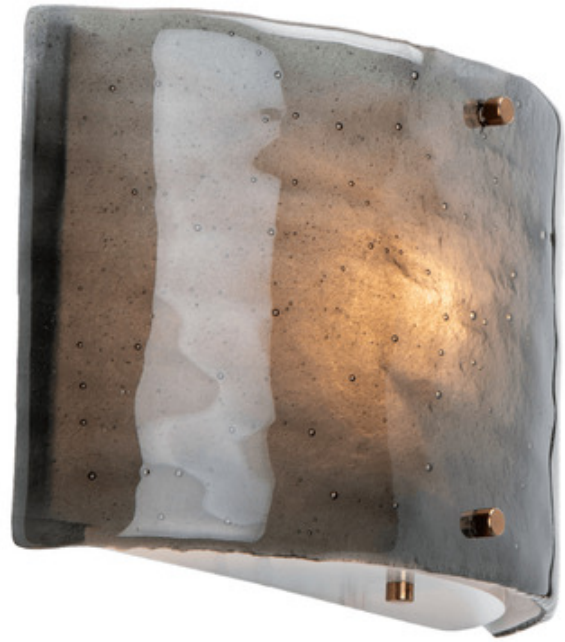

BRAND

Hammerton Studio

DESCRIPTION

The Textured Glass Round Cover Wall Light brings a visual masterpiece to your interior space. The glass requires skilled artisan precision and two kiln passes to achieve this stunning look. Each piece is a unique work of art.

Shown in: Polished Brass / Smoke Granite

SHADE COLOR	Smoke Granite
BODY FINISH	Polished Brass
WATTAGE	60W
DIMMER	Standard 120V
DIMENSIONS	11.4"W x 7"H x 3.8"D
BULB NOT INCLUDED	
LAMP	1 x A19/Medium (E26)/60W/120V Incandescent 1 x A19/Medium (E26)/120V LED