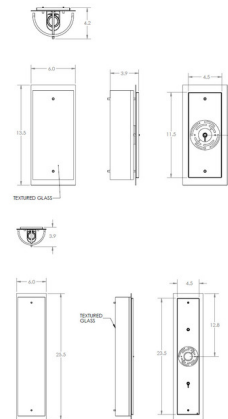

### Specifications

COLOR	Frosted Rimelight
BODY FINISH	Beige Silver
WATTAGE	16W
DIMMER	Standard 120V
DIMENSIONS	6"W x 13.5"H x 4"D
BULB NOT INCLUDED	2 x A19/Medium (E26)/8W/120V LED
OTHER BULB OPTIONS	2 x A19/Medium (E26)/120V LED 2 x A19/Medium (E26)/60W/120V Incandescent
COUNTRY OF ORIGIN	United States