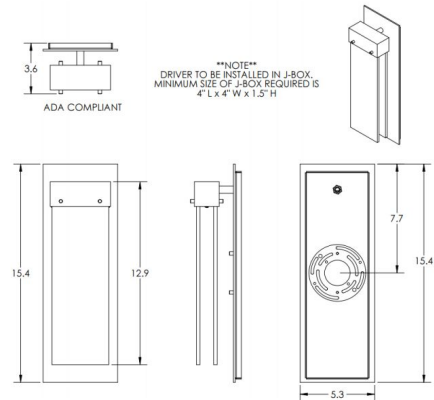

CLICK TO VIEW PRODUCT

Notes: