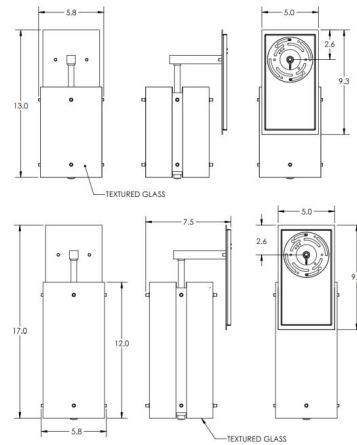

Description

The Textured Glass Post Wall Sconce brings a visual masterpiece to your interior space. The glass requires skilled artisan precision and two kiln passes to achieve this stunning look. Each piece is a unique work of art. Available in two sizes.

Shown in beige silver / frosted granite

Specifications

COLOR Frosted Granite
 BODY FINISH Beige Silver
 WATTAGE 60W
 DIMMER Standard 120V
 DIMENSIONS 5.8"W x 13"H x 7.5"D
 BULB NOT INCLUDED 1 x A15/Medium (E26)/60W/120V Incandescent
 OTHER BULB OPTIONS 1 x A15/Medium (E26)/120V LED