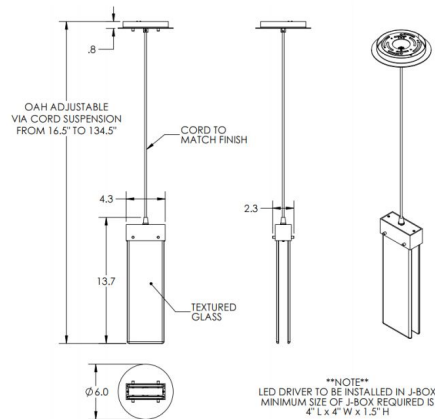

Specifications

COLOR	Bronze Granite
BODY FINISH	Flat Bronze
WATTAGE	5.2W
DIMMER	Low Voltage Electronic
DIMENSIONS	4.3"W x 13.7"H x 2.3"D
INTEGRATED LED MODULE	1 x LED/5.2W/120V LED
COUNTRY OF ORIGIN	United States

Technical Information

PRODUCT DIMENSIONS	Max Overall Height: 134.5"
COLOR RENDERING	93 CRI
LAMP COLOR	2700K
LUMENS/WATT	65.38
LUMINOUS FLUX	340 lumens

Shown in flat bronze / bronze granite

CLICK TO VIEW PRODUCT