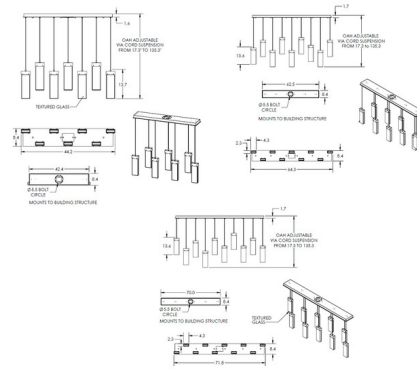

Description

The Parallel Linear Multi Light Pendant brings a timeless look to your space, with its clean simple silhouette. Floating panels of glittering hand textured, kiln fused glass. Each piece is a unique work of art. Available in 7, 9, and 10 light options.

Specifications

COLOR Clear Granite
 BODY FINISH Matte Black
 WATTAGE 36.4W
 DIMMER Low Voltage Electronic
 DIMENSIONS 44.2"L x 17.3"W x 13.7"H
 INTEGRATED LED MODULE 7 x LED/5.2W/120V LED
 COUNTRY OF ORIGIN United States

Technical Information

PRODUCT DIMENSIONS Min/Max Adj Overall Height: 17.3" - 135.3"
 COLOR RENDERING 93 CRI
 LAMP COLOR 2700K
 LUMENS/WATT 460.58
 LUMINOUS FLUX 2395 lumens

Shown in matte black / clear granite