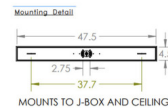

Lightology

lightology.com
866-954-4489
04-25-26

Project: _____
Company: _____
Location: _____ Fixture Type: _____
SPEC #: **HMR533702**
Approved On: _____ Approved By: _____

Parallel Straight Linear Pendant By Hammerton Studio

Description

The Parallel Straight Linear Pendant brings a timeless look to your space, with its clean simple silhouette. Floating panels of glittering hand textured, kiln fused glass are skillfully crafted by artisans. Provides both ambient and downlight, perfect in any room of your home. Each piece is a unique work of art.

Specifications

COLOR . . . . . Clear Granite
BODY FINISH . . . . . Beige Silver
WATTAGE 26W
DIMMER . . . . . Low Voltage Electronic
DIMENSIONS . . . . . 48"L x 5"W x 6.4"H
INTEGRATED LED MODULE . . . . . 1 x LED/26W/120V LED

Technical Information

PRODUCT DIMENSIONS . . . . . Min/Max Adjustable Length: 13.6" - 125.6"
COLOR RENDERING . . . . . 93 CRI
LAMP COLOR 2700K
LUMENS/WATT 67.31
LUMINOUS FLUX . . . . . 1750 lumens

Shown in beige silver / clear granite

CLICK TO VIEW PRODUCT

Notes: