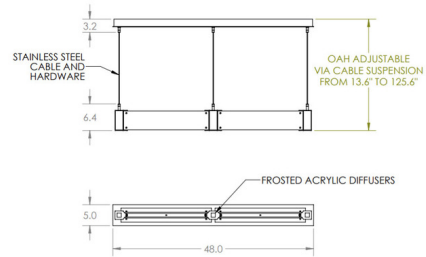

Shown in beige silver / clear granite