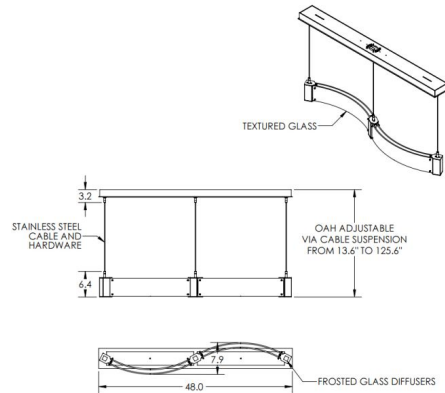

CLICK TO VIEW PRODUCT

Notes: