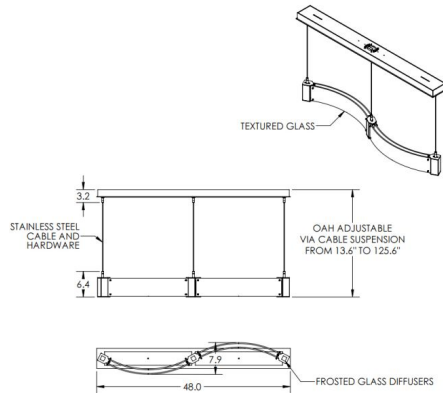

CLICK TO VIEW PRODUCT

Notes: