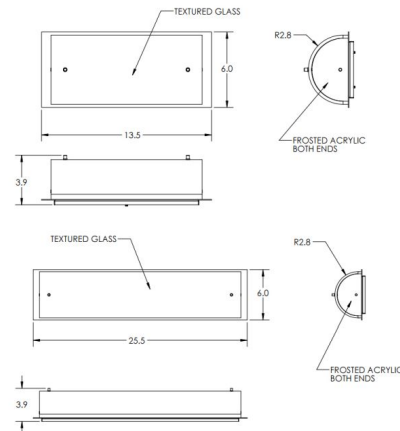

### Specifications

COLOR	Frosted Strata
BODY FINISH	Flat Bronze
WATTAGE	58W
DIMMER	Standard 120V
DIMENSIONS	13.5"W x 6"H x 3.9"D
BULB NOT INCLUDED	2 x A19/Medium (E26)/29W/120V Incandescent

CLICK TO VIEW PRODUCT