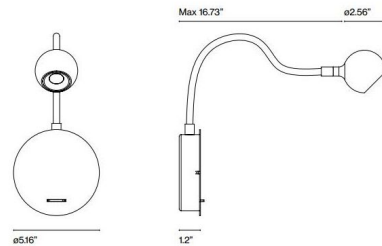

CLICK TO VIEW PRODUCT

Notes: