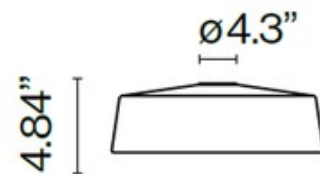

Technical Information

LUMINOUS FLUX	1931 lumens
LUMENS/WATT	146.29
LAMP COLOR	2700K

SPEC #

MAR534028

Ø14.96"

COMPANY

PROJECT

FIXTURE TYPE

APPROVED BY

DATE