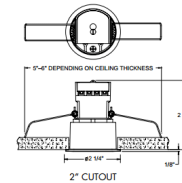

CLICK TO VIEW PRODUCT

Notes: