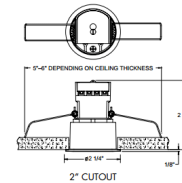

### Specifications

REFLECTOR/BAFFLE COLOR	N/A
BODY FINISH	White
WATTAGE	5W
DIMMER	Low Voltage Electronic
DIMENSIONS	2.25"W x 2.9"H
INTEGRATED LED MODULE	1 x LED/5W/12V LED

### Technical Information

APERTURE SIZE	2.000"
APERTURE SHAPE	Round
HOUSING HEIGHT	3"
HOUSING TYPE	Remodel NON IC
CEILING TYPE	Drywall with Trim
FUNCTION	Downlight
LAMP LIFE	50000 hours
BEAM ANGLE	16°
COLOR RENDERING	80 CRI
LAMP COLOR	2700K
LUMENS/WATT	60.00
LUMINOUS FLUX	300 lumens