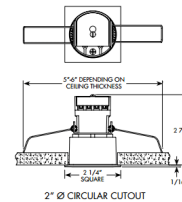

CLICK TO VIEW PRODUCT

Notes: