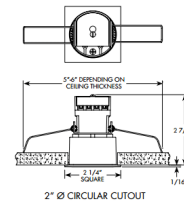

CLICK TO VIEW PRODUCT

Notes: