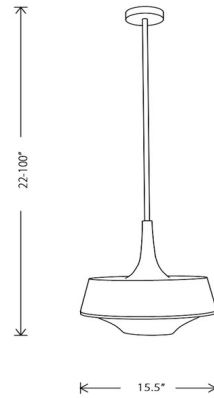

### Specifications

|                   |                                   |
|-------------------|-----------------------------------|
| COLOR             | White                             |
| BODY FINISH       | Matte Black / Matte Gold          |
| WATTAGE           | 27W                               |
| DIMMER            | Standard 120V                     |
| DIMENSIONS        | 15.8"W x 15.5"H                   |
| BULB NOT INCLUDED | 1 x A19/Medium (E26)/27W/120V LED |
| COUNTRY OF ORIGIN | China                             |