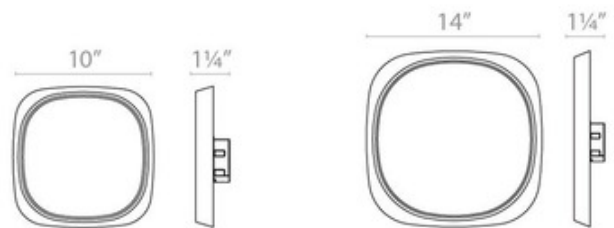

COMPANY	PROJECT	FIXTURE TYPE	APPROVED BY	DATE