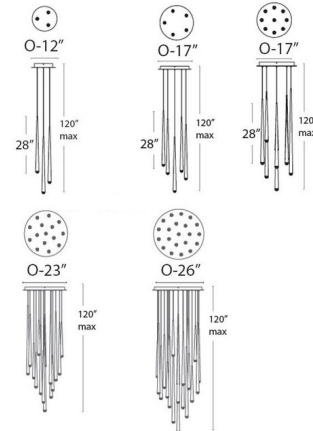

### Description

The minimalist Cascade Round Multi Light Pendant features a glamorous finish with precision-cut Frosted glass or faceted Crystal diffusers. Cascade captures the imagination and makes an alluring presentation in restaurants, hotel atrium and residences alike. Thin aircraft cables provide an ultra-clean look and are easy to adjust for customized suspension height. Note: 15 and 21 options require a junction box for fixtures weighing over 50 pounds.

### Specifications

COLOR	Clear
BODY FINISH	Polished Nickel
WATTAGE	22.5W
DIMMER	Low Voltage Electronic
DIMENSIONS	12"W x 28"H
INTEGRATED LED MODULE	3 x LED/7.5W/120-277V LED
COUNTRY OF ORIGIN	China

### Technical Information

LAMP LIFE	60000 hours
COLOR RENDERING	90 CRI
LAMP COLOR	3500K
LUMENS/WATT	158.00
LUMINOUS FLUX	1185 lumens

Shown in polished nickel / clear

CLICK TO VIEW PRODUCT

Notes: