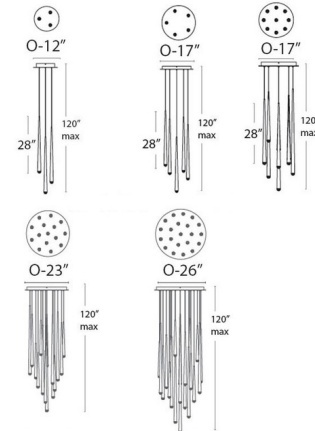

Lightology

lightology.com
866-954-4489
04-27-26

Project: _____
Company: _____
Location: _____ Fixture Type: _____
SPEC #: **MFR534362**
Approved On: _____ Approved By: _____

Cascade Round Multi Light Pendant By Modern Forms

Description

The minimalist Cascade Round Multi Light Pendant features a glamorous finish with precision-cut Frosted glass or faceted Crystal diffusers. Cascade captures the imagination and makes an alluring presentation in restaurants, hotel atrium and residences alike. Thin aircraft cables provide an ultra-clean look and are easy to adjust for customized suspension height. Note: 15 and 21 options require a junction box for fixtures weighing over 50 pounds.

Specifications

COLOR	Clear
BODY FINISH	Polished Nickel
WATTAGE	22.5W
DIMMER	Low Voltage Electronic
DIMENSIONS	12"W x 28"H
INTEGRATED LED MODULE	3 x LED/7.5W/120-277V LED
COUNTRY OF ORIGIN	China

Technical Information

LAMP LIFE	60000 hours
COLOR RENDERING	90 CRI
LAMP COLOR	3500K
LUMENS/WATT	158.00
LUMINOUS FLUX	1185 lumens

Shown in polished nickel / clear

CLICK TO VIEW PRODUCT

Notes: