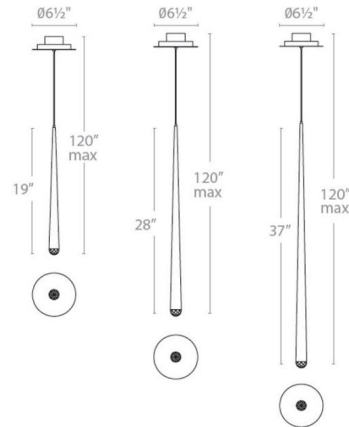

Specifications

| | |
|-----------------------|-------------------------|
| COLOR | Clear |
| BODY FINISH | Polished Nickel |
| WATTAGE | 8W |
| DIMMER | Low Voltage Electronic |
| DIMENSIONS | 6.5"W x 19"H |
| INTEGRATED LED MODULE | 1 x LED/8W/120-277V LED |
| COUNTRY OF ORIGIN | China |

Technical Information

| | |
|-----------------|-------------|
| LAMP LIFE | 60000 hours |
| COLOR RENDERING | .90 CRI |
| LAMP COLOR | 3500K |
| LUMENS/WATT | 49.38 |
| LUMINOUS FLUX | 395 lumens |

Shown in polished nickel / clear