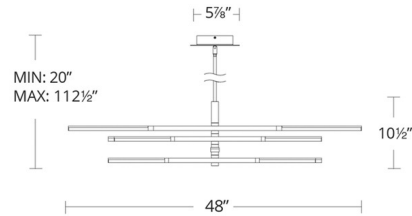

PD-50748

Specifications

COLOR	N/A
BODY FINISH	Brushed Aluminum
WATTAGE	38W
DIMMER	Low Voltage Electronic
DIMENSIONS	56"L x 48"W x 10.5"H
INTEGRATED LED MODULE	1 x LED/38W/120-277V LED
COUNTRY OF ORIGIN	China

Technical Information

LAMP LIFE	60000 hours
COLOR RENDERING	90 CRI
LAMP COLOR	3000K
LUMENS/WATT	57.89
LUMINOUS FLUX	2200 lumens

CLICK TO VIEW PRODUCT

Notes: