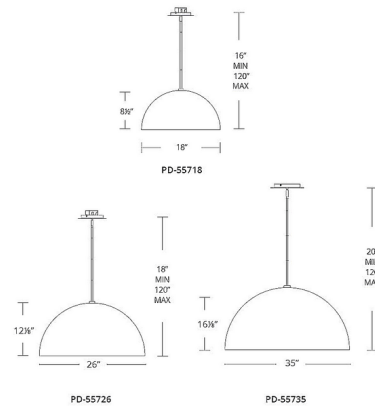

CLICK TO VIEW PRODUCT

Notes: