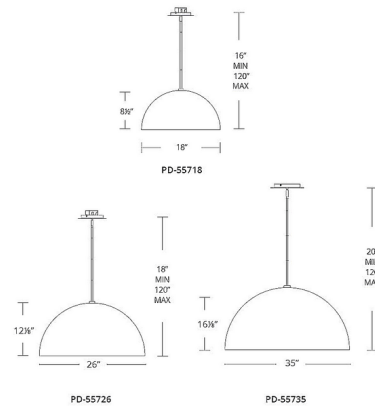

### Specifications

COLOR	N/A
BODY FINISH	Dark Bronze
WATTAGE	21W
DIMMER	Low Voltage Electronic
DIMENSIONS	120"L x 18"W x 8.5"H
INTEGRATED LED MODULE	1 x LED/21W/120-277V LED
COUNTRY OF ORIGIN	China

### Technical Information

LAMP LIFE	60000 hours
COLOR RENDERING	90 CRI
LAMP COLOR	3000K
LUMENS/WATT	31.43
LUMINOUS FLUX	660 lumens

Shown in dark bronze

CLICK TO VIEW PRODUCT

Notes: