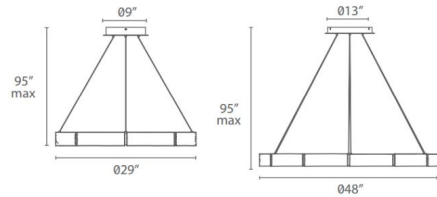

Description

Inspired by oceanic ripples, the Zelda Chandelier's fluid motif appears to move continuously in circular form. Available in two sizes with a Polished Nickel finish. Integrated 49/75 watt 120 volt LED light source. 29/48 inch width x 5 inch height x 95 inch maximum length. ETL listed for indoor damp locations.

Shown in polished nickel

Specifications

COLOR	N/A
BODY FINISH	Polished Nickel
WATTAGE	49W
DIMMER	Low Voltage Electronic
DIMENSIONS	95"L x 29"W x 5"H
INTEGRATED LED MODULE	1 x LED/49W/120-277V LED
COUNTRY OF ORIGIN	China