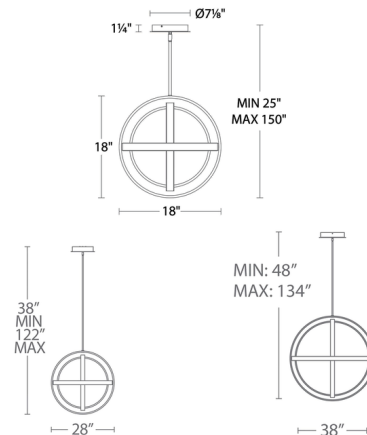

By Modern Forms

Description

Whether you think of gyroscopes, the atomic structure, or da Vinci's L'Uomo Vitruviano, the Kinetic Chandelier has deep roots in science, exemplified by brilliant edge-lit LED panels with silicone diffusers that broadcast 360-degrees of seamless, even light. Even better, those rings are rotatable for a personalized look. Slope ceiling adaptable. Hang straight swivels up to 90 degrees. Note: 60 Inch version requires a UL approved J-Box with a max 200 pounds to hang due to weight of fixture. Brass finish is not available in 60 inch diameter.

Specifications

COLOR	N/A
BODY FINISH	Titanium
WATTAGE	202W
DIMMER	0-10V
DIMENSIONS	38"W x 38"H
INTEGRATED LED MODULE	1 x LED/202W/120-277V LED
COUNTRY OF ORIGIN	China

Technical Information

PRODUCT DIMENSIONS	Downrod: 1x6", 4x12"
LAMP LIFE	85000 hours
COLOR RENDERING	80 CRI
LAMP COLOR	3000K
LUMENS/WATT	17.32
LUMINOUS FLUX	3499 lumens

Shown in titanium

CLICK TO VIEW PRODUCT

Notes: