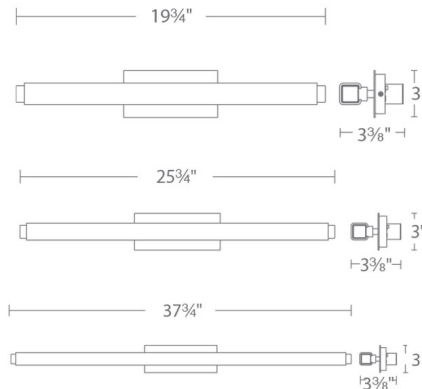

By Modern Forms

Description

The Mini Vogue Wall Light features an extruded acrylic diffuser and expertly crafted aluminum hardware. Vogue slips into transitional, contemporary, and urban industrial decor plans with ease. Available in three sizes with a Black, Brushed Nickel, or Chrome finish. Three color temperature options. Can be mounted vertically or horizontally. Adjustable backplate included for mounting on a 4 inch junction box and accommodates to off-center junction box locations.

Specifications

COLOR	White
BODY FINISH	Brushed Nickel
WATTAGE	15.5W
DIMMER	Low Voltage Electronic
DIMENSIONS	19.75"W x 3"H x 3.375"D
INTEGRATED LED MODULE	1 x LED/15.5W/120-277V LED
COUNTRY OF ORIGIN	China

Technical Information

LAMP LIFE	70000 hours
COLOR RENDERING	90 CRI
LAMP COLOR	3000K
LUMENS/WATT	72.65
LUMINOUS FLUX	1126 lumens

Shown in brushed nickel / white

CLICK TO VIEW PRODUCT

Notes: