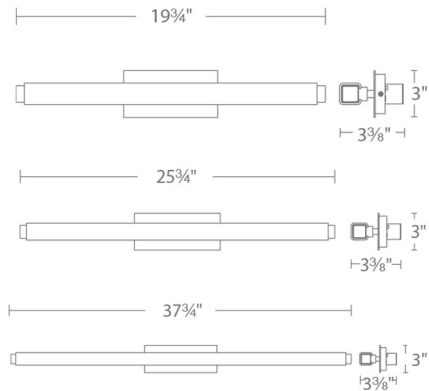

Description

The Mini Vogue Wall Light features an extruded acrylic diffuser and expertly crafted aluminum hardware. Vogue slips into transitional, contemporary, and urban industrial decor plans with ease. Available in three sizes with a Black, Brushed Nickel, or Chrome finish. Three color temperature options. Can be mounted vertically or horizontally. Adjustable backplate included for mounting on a 4 inch junction box and accommodates to off-center junction box locations.

Specifications

COLOR	White
BODY FINISH	Brushed Nickel
WATTAGE	15.5W
DIMMER	Low Voltage Electronic
DIMENSIONS	19.75"W x 3"H x 3.375"D
INTEGRATED LED MODULE	1 x LED/15.5W/120-277V LED
COUNTRY OF ORIGIN	China

Technical Information

LAMP LIFE	70000 hours
COLOR RENDERING	90 CRI
LAMP COLOR	3000K
LUMENS/WATT	72.65
LUMINOUS FLUX	1126 lumens

Shown in brushed nickel / white

CLICK TO VIEW PRODUCT

Notes: