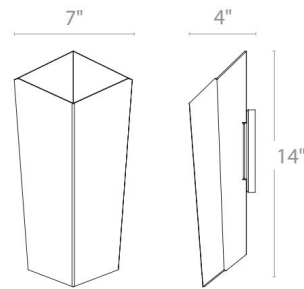

### Description

The Dink Wall Light provides both up and down lighting and features a Black finish with a Gold Leaf interior. Integrated 21 watt 120 volt LED light source. 7 inch width x 14 inch height x 4 inch depth. ETL listed for damp locations. ADA compliant. Title 24 compliant.

### Specifications

|                       |                            |
|-----------------------|----------------------------|
| COLOR                 | N/A                        |
| BODY FINISH           | Black                      |
| WATTAGE               | 21W                        |
| DIMMER                | Low Voltage Electronic     |
| DIMENSIONS            | 7"W x 14"H x 4"D           |
| INTEGRATED LED MODULE | 2 x LED/10.5W/120-277V LED |
| COUNTRY OF ORIGIN     | China                      |