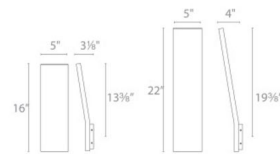

CLICK TO VIEW PRODUCT

Notes: