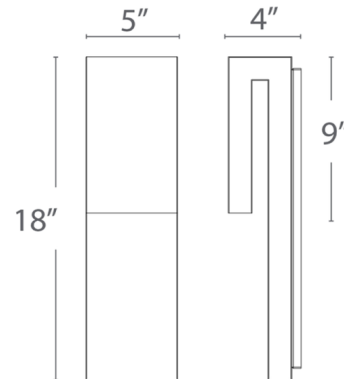

By Modern Forms

Description

The Double Down Outdoor Wall Light features dual down lights delivering layered lighting from an architectural style with twin down lights emanating from different levels for a tiered effect. Integrated 11 watt 120 volt LED light source. 5 inch width x 18 inch height x 4 inch depth. ETL listed for wet locations. ADA compliant.

Specifications

COLOR N/A
BODY FINISH Black
WATTAGE 11W
DIMMER Low Voltage Electronic
DIMENSIONS 5"W x 18"H x 4"D
INTEGRATED LED MODULE 2 x LED/5.5W/120-277V LED
COUNTRY OF ORIGIN China

Technical Information

LAMP LIFE 50000 hours
COLOR RENDERING 90 CRI
LAMP COLOR 3000K
LUMENS/WATT 52.00
LUMINOUS FLUX 286 lumens

Shown in black

CLICK TO VIEW PRODUCT

Notes: