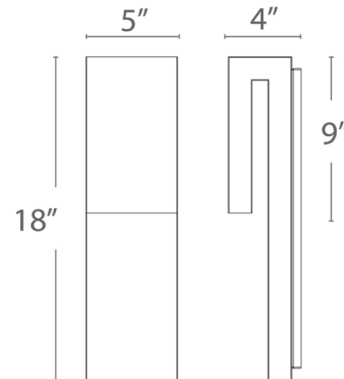

### Description

The Double Down Outdoor Wall Light features dual down lights delivering layered lighting from an architectural style with twin down lights emanating from different levels for a tiered effect. Integrated 11 watt 120 volt LED light source. 5 inch width x 18 inch height x 4 inch depth. ETL listed for wet locations. ADA compliant.

### Specifications

COLOR	N/A
BODY FINISH	Black
WATTAGE	11W
DIMMER	Low Voltage Electronic
DIMENSIONS	5"W x 18"H x 4"D
INTEGRATED LED MODULE	2 x LED/5.5W/120-277V LED
COUNTRY OF ORIGIN	China

### Technical Information

LAMP LIFE	50000 hours
COLOR RENDERING	90 CRI
LAMP COLOR	3000K
LUMENS/WATT	52.00
LUMINOUS FLUX	286 lumens

Shown in black

CLICK TO VIEW PRODUCT

Notes: